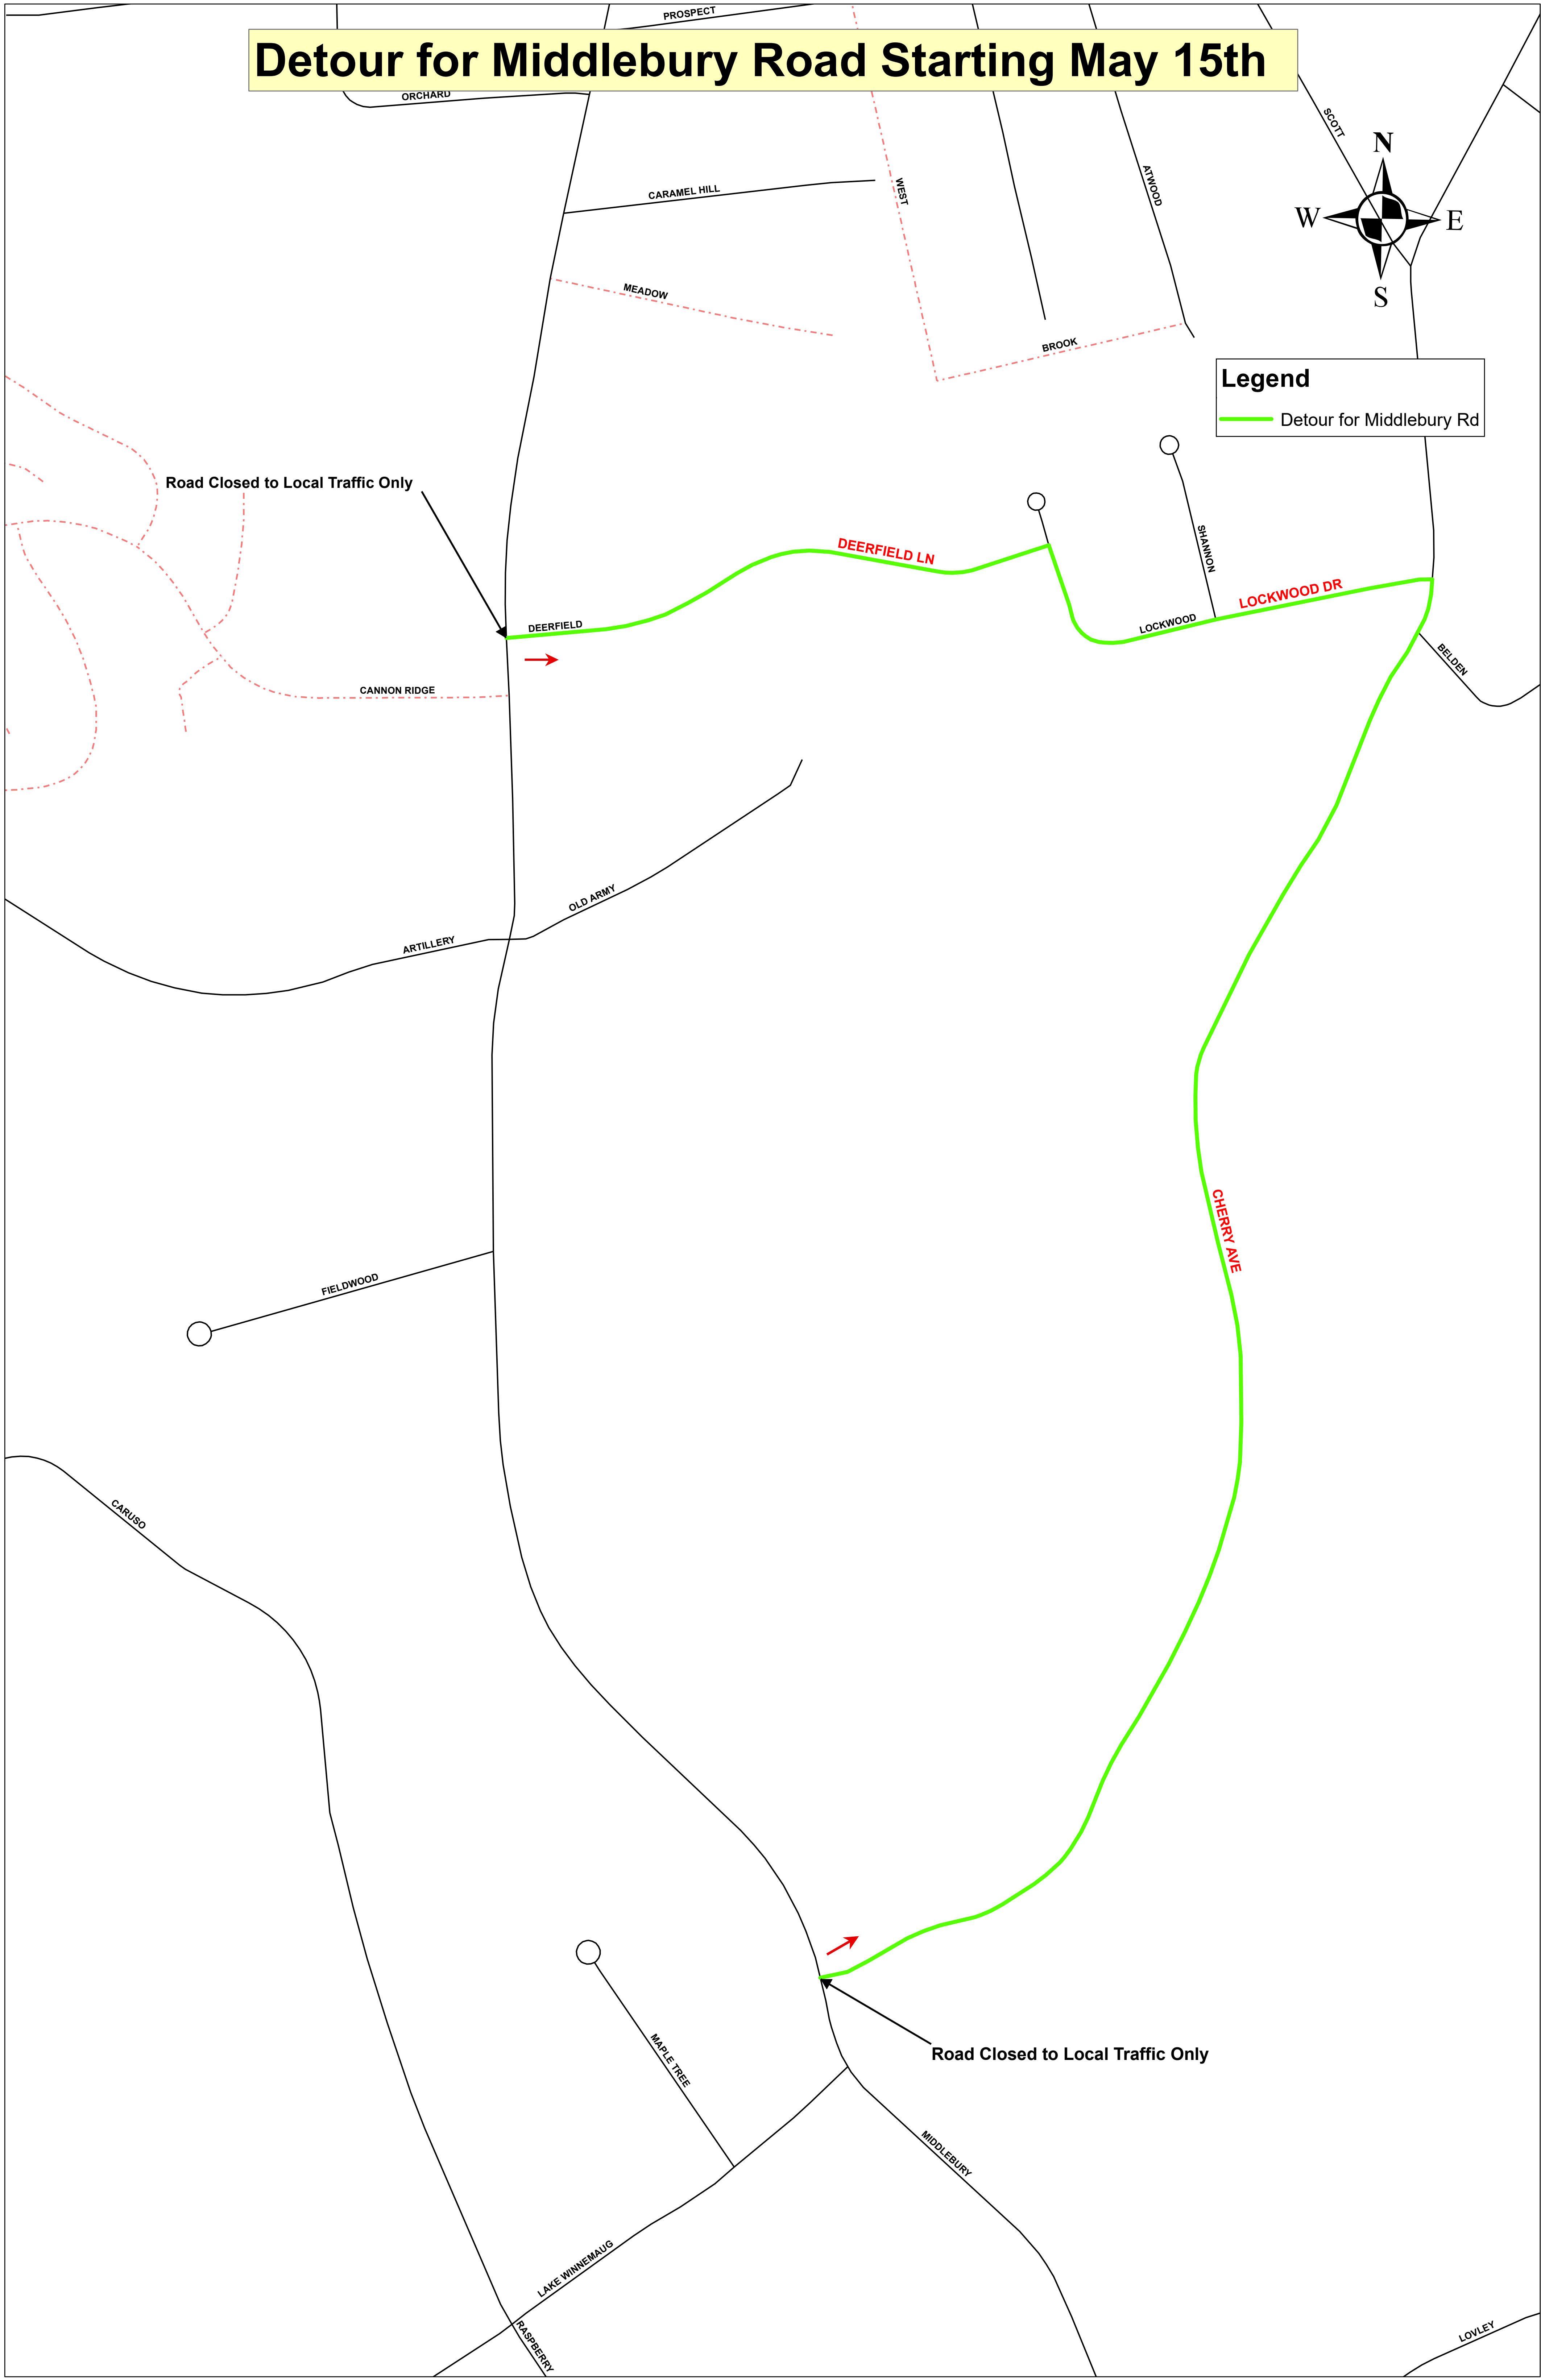

Detour for Middlebury Road Starting May 15th

Legend
— Detour for Middlebury Rd

Road Closed to Local Traffic Only

Road Closed to Local Traffic Only